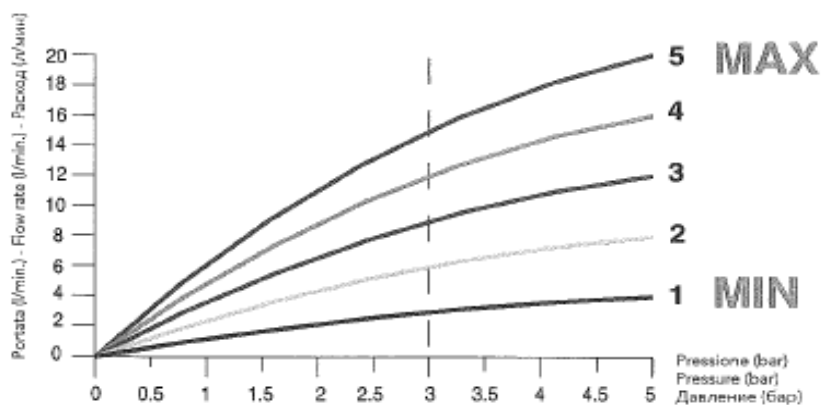

TECHNICAL SCHEDULE

Silfra Shower Timer Tap

Code: Q5150

Made in Italy

Maximum Operating Pressure: 500 kpa

Maximum Operating Temperature: 70°C

Adjustable Flow Rate: 3.8l/min at 500 kpa

Operating Time: 30 seconds

5 year warranty