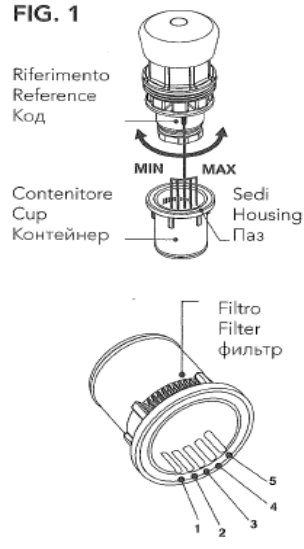

TECHNICAL SCHEDULE

Silfra Shower Timer Tap

Code: Q5150

Made in Italy

Maximum Operating Pressure: 500 kpa

Maximum Operating Temperature: 70°C

Adjustable Flow Rate: 3.8l/min at 500 kpa

Operating Time: 30 seconds

5 year warranty

FIG. 1

Inspirational + European + Bathroomware

t 09 444 5656

e info@metrix.co.nz

www.metrix.co.nz