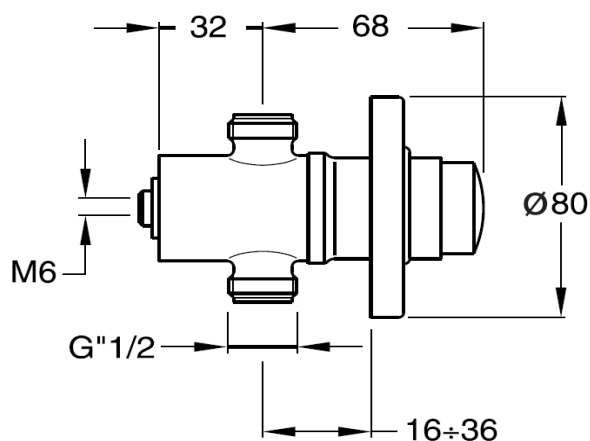

TECHNICAL SCHEDULE

Silfra Shower Timer Tap

Code: Q5150

Made in Italy

Maximum Operating Pressure: 500 kpa

Maximum Operating Temperature: 70°C

Adjustable Flow Rate: 3.8l/min at 500 kpa

Operating Time: 30 seconds

5 year warranty